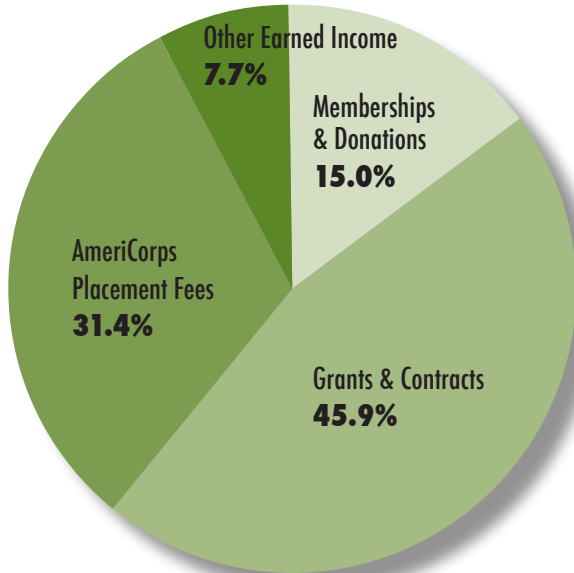

## PCEI Income Sources 2009

Total 2009 Income (unaudited): \$1,428,983.20

**Grants & Contracts:** includes foundation grants and government grants and contracts.

**AmeriCorps Placement Fees:** fees paid by AmeriCorps sponsors as match to the federal funds that support the AmeriCorps members and placement programs.

**Other Earned Income:** includes income from plant sales, interest income, events, endowment income, consulting fees, service and equipment fees, and education service fees.