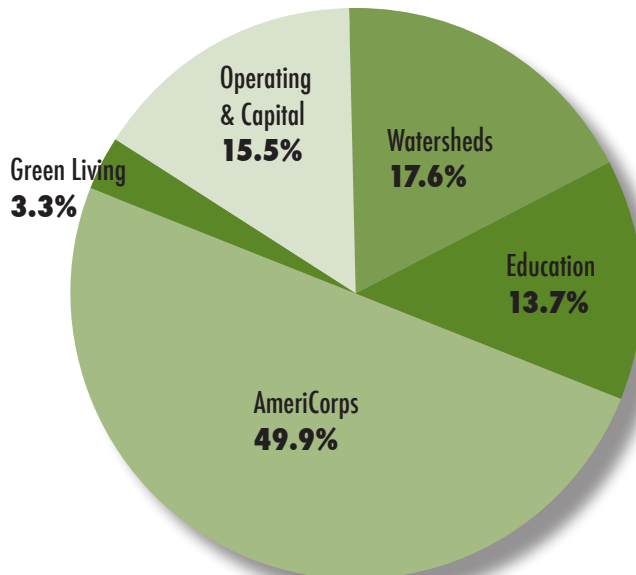

PCEI Expenses by Program Area 2009

Total 2009 Expenses (unaudited): $1,231,240.62

Income exceeded expenses by $197,742.58. A portion of this additional income was applied to 2008 deficit spending, while most was received from grant funds for designated 2010 project expenses.

From the Director

2009 was a hard year, and a good year, for the Palouse-Clearwater Environmental Institute. It was hard financially. At PCEI, we cut budgets to respond to a decrease in grants that we began to see in 2008. By being frugal and with an incredible outpouring of community support, we were able to retain all staff and keep doing the good work you expect from PCEI.

It was good for the environment and for community building. A surge in environmental awareness and concern has led people to change their habits to include more biking and walking, waste use and recycling, and energy use. The costs associated with non-sustainable habits has surely been a factor! And the hard times financially have brought people together to work together for the basics of living and of living sustainably.

The high point of the year for me was seeing so many people stretch their means to support the sustainability of PCEI's work for the community and the environment. It is gratifying to be able to report that our annual fund reached $152,246.47—enough to cover the decline in grants and weather the financial storm. With foundation portfolios recovering and grant opportunities beginning to reach into the private sector, PCEI is well positioned for a long and productive future.

Thank you—our members, donors, and volunteers—for your contributions to the community and the environment. PCEI will keep working toward your commitment to sustainable living.